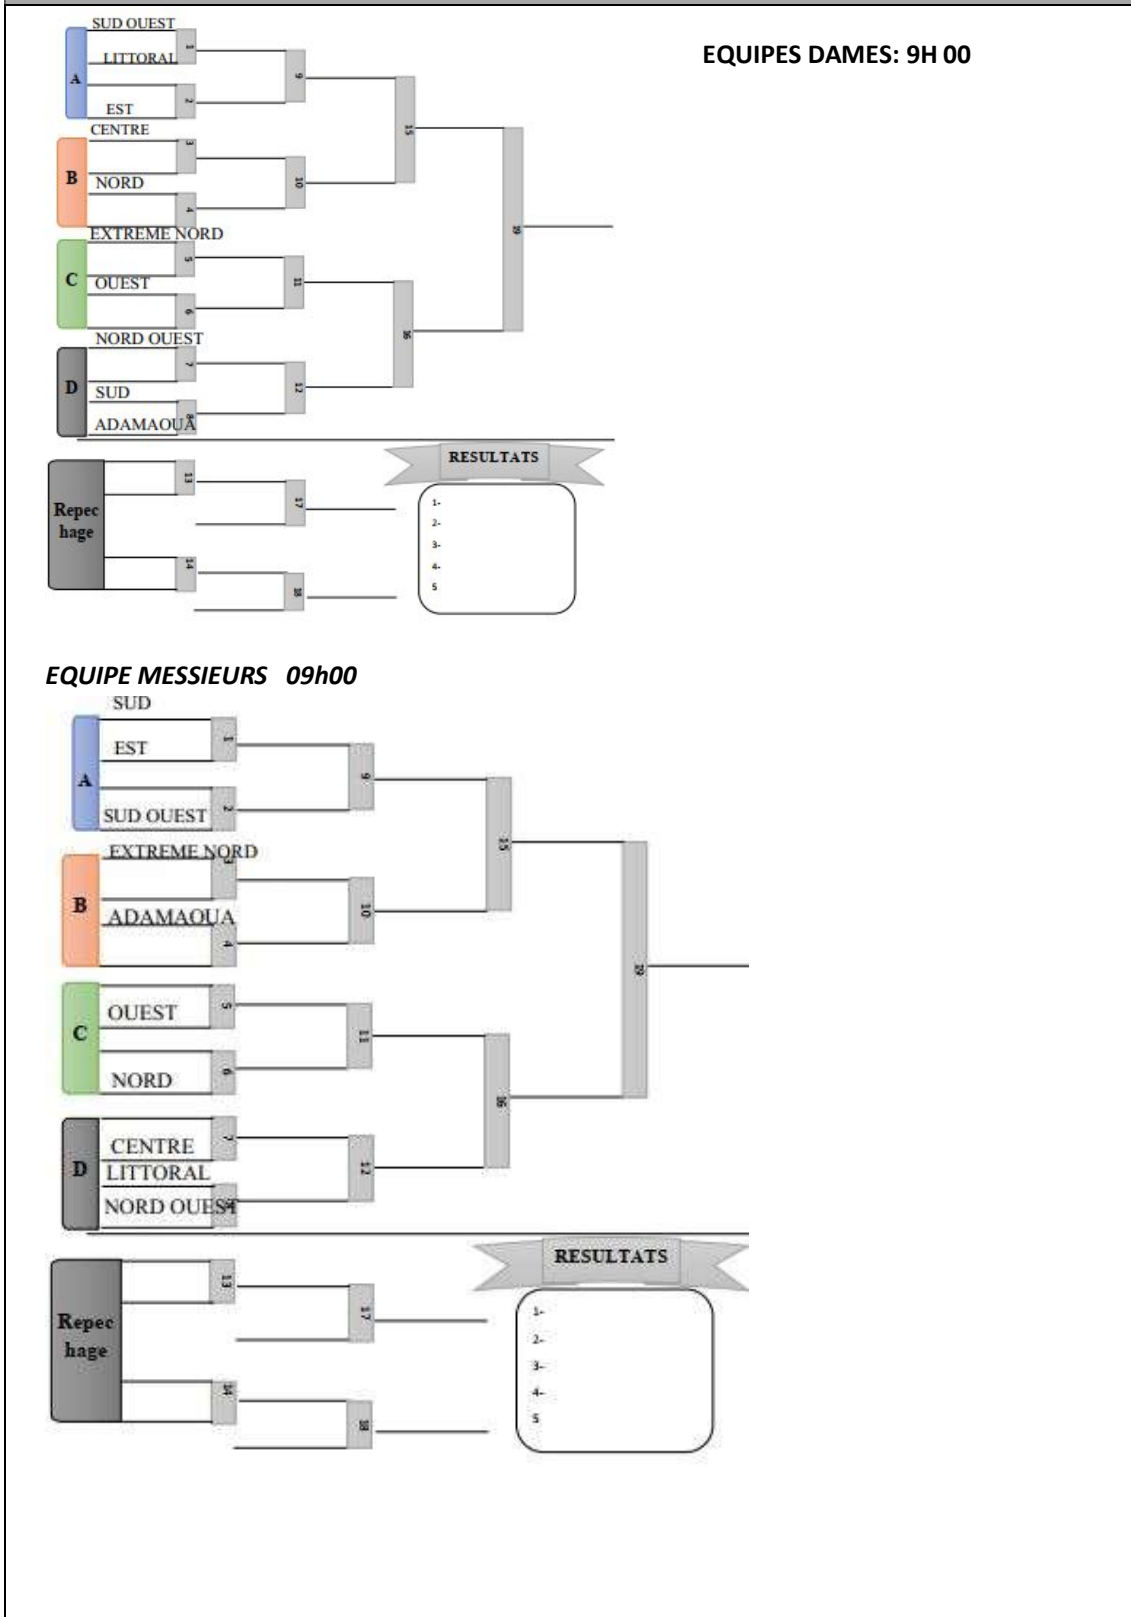

VII. COMMISSION JUDO

VENUE: GYMNASIIC GBHS LIMBE